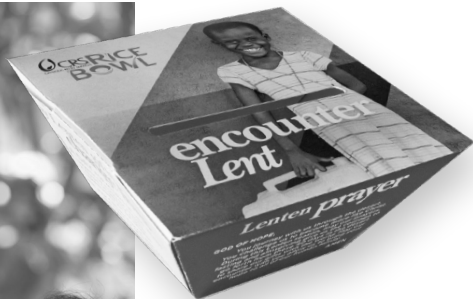

Thank you!

Photo by Jeff Holt for CRS

Your Lenten sacrifices brought the hope of the Resurrection to your neighbor in need.

The logo for CRS RICE BOWL. It features a stylized 'C' that forms a bowl shape, followed by the text 'CRS RICE BOWL' in a bold, sans-serif font. Below 'CRS RICE' is the text 'CATHOLIC RELIEF SERVICES' in a smaller font.